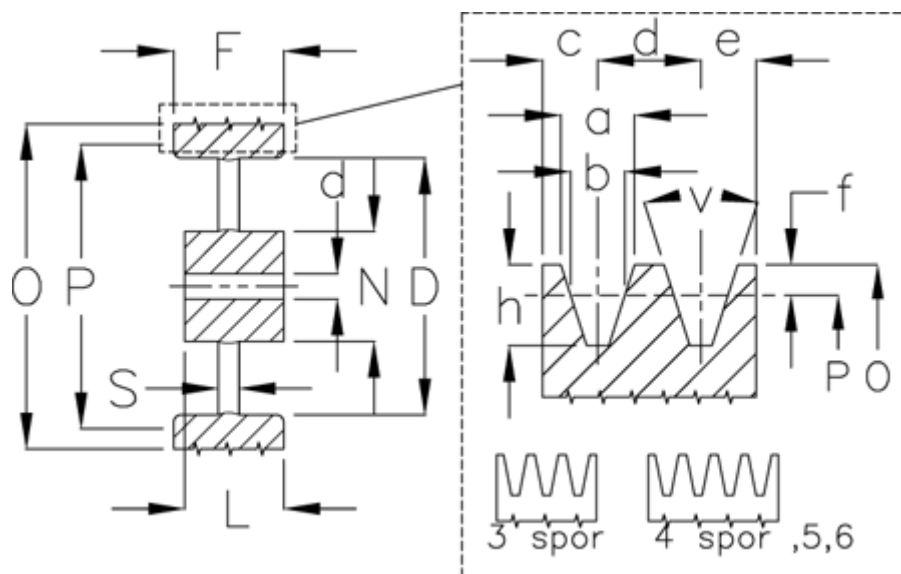

Article number: 60410250005

Description: V-belt pulley, no bore C 500/5

Measures

D	= 443	S	= 30
d	= 25	Type	= C
F	= 136.0		
L	= 100		
N	= 126		
Number of ribs	= 5		
O	= 509.6		
P	= 500		